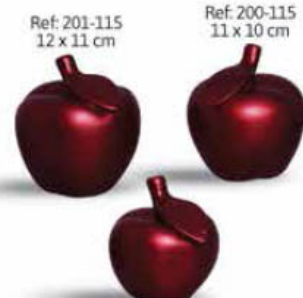

Ref: 212-115
44 x 16 cm

Ref: 201-115
12 x 11 cm

Ref: 200-115
11 x 10 cm

Ref: 199-115
10 x 09 cm